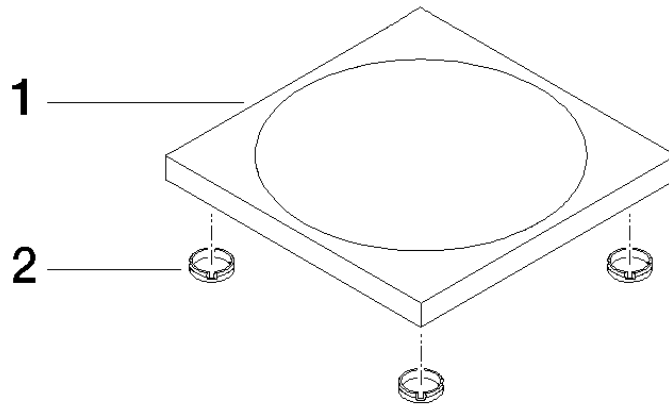

Soap dish free-standing model - Chrome

IMO

84 410 780

• 119 x 119 x 10 mm

Fits: IMO, LULU, MEM, TARA, LISSÉ, META, CYO

| | | |
|---|-------------------------------------|---------------|
|  | Chrome | 84 410 780-00 |
|  | Brushed Platinum | 84 410 780-06 |
|  | Platinum | 84 410 780-08 |
|  | Dark Chrome | 84 410 780-19 |
|  | Light Gold | 84 410 780-26 |
|  | Brushed Light Gold | 84 410 780-27 |
|  | Brushed Durabronze (23kt Gold) | 84 410 780-28 |
|  | Matte Black | 84 410 780-33 |
|  | Brushed Bronze | 84 410 780-42 |
|  | Brushed Champagne (22kt Gold) | 84 410 780-46 |
|  | Champagne (22kt Gold) | 84 410 780-47 |
|  | Brushed Chrome | 84 410 780-93 |
|  | Brushed Dark Platinum | 84 410 780-99 |

84 410 780

mm [inches]

84 410 780

Parts for other finishes can be found here: [Brushed](#) [Platinum](#)

Spare parts list

| No. | Item Number | Name | Quantity used | Delivery time |
|-----|-----------------|-------------|---------------|---------------|
| 1 | 08 17 78 600-00 | dish | 1 | 60 |
| 2 | 09 26 01 045 90 | accessories | 4 | 2 |